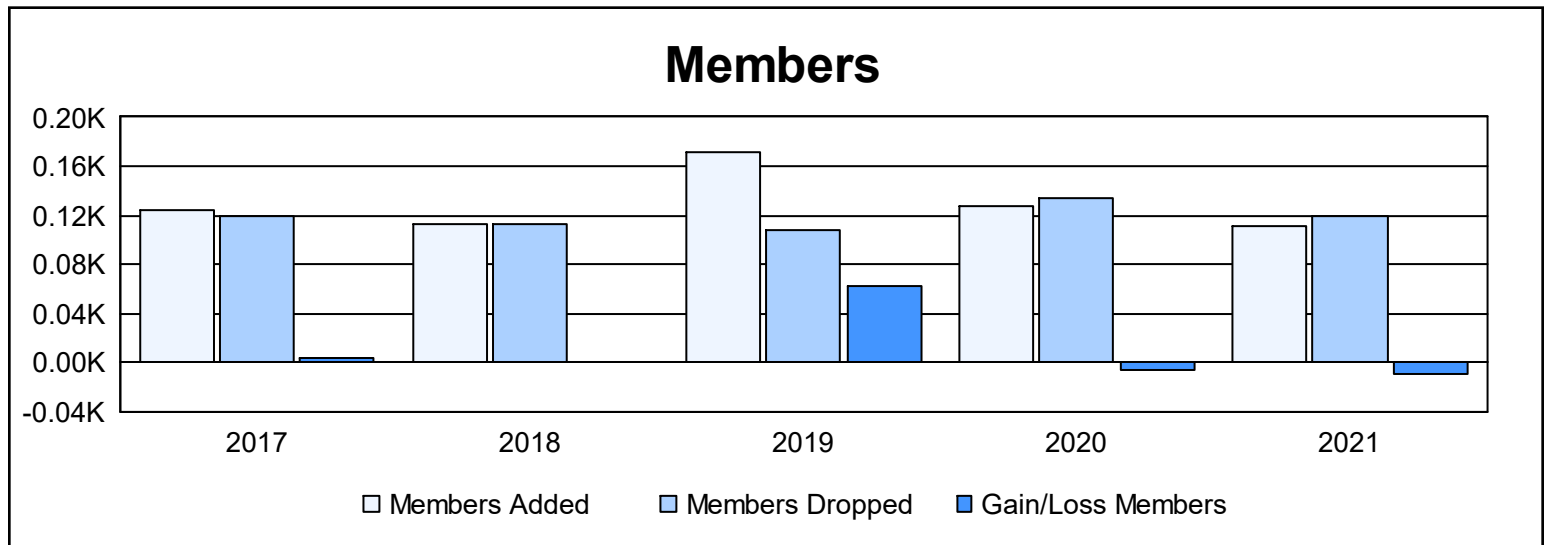

Year	New Clubs	Dropped Clubs	Gain/ Loss Clubs	New Members	Charter Members	Reinstate Members	Transfer Members	Total Member Added	Total Members Dropped	Gain/ Loss Members
2016-2017	0	0	0	120	0	0	4	124	120	4
2017-2018	0	0	0	111	0	1	0	112	112	0
2018-2019	2	0	2	120	46	1	4	171	108	63
2019-2020	1	0	1	93	31	1	3	128	134	-6
2020-2021	1	0	1	85	20	2	4	111	120	-9
<b>Average</b>	<b>1</b>	<b>0</b>	<b>1</b>	<b>106</b>	<b>19</b>	<b>1</b>	<b>3</b>	<b>129</b>	<b>119</b>	<b>10</b>

### Membership Composition June 2021 Cumulative