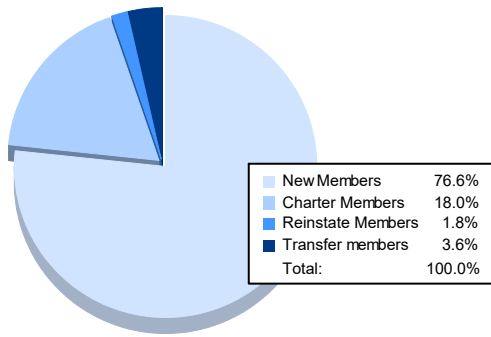

Year	New Clubs	Dropped Clubs	Gain/ Loss Clubs	New Members	Charter Members	Reinstate Members	Transfer Members	Total Member Added	Total Members Dropped	Gain/ Loss Members
2016-2017	0	0	0	120	0	0	4	124	120	4
2017-2018	0	0	0	111	0	1	0	112	112	0
2018-2019	2	0	2	120	46	1	4	171	108	63
2019-2020	1	0	1	93	31	1	3	128	134	-6
2020-2021	1	0	1	85	20	2	4	111	120	-9
<b>Average</b>	<b>1</b>	<b>0</b>	<b>1</b>	<b>106</b>	<b>19</b>	<b>1</b>	<b>3</b>	<b>129</b>	<b>119</b>	<b>10</b>

### Membership Composition June 2021 Cumulative