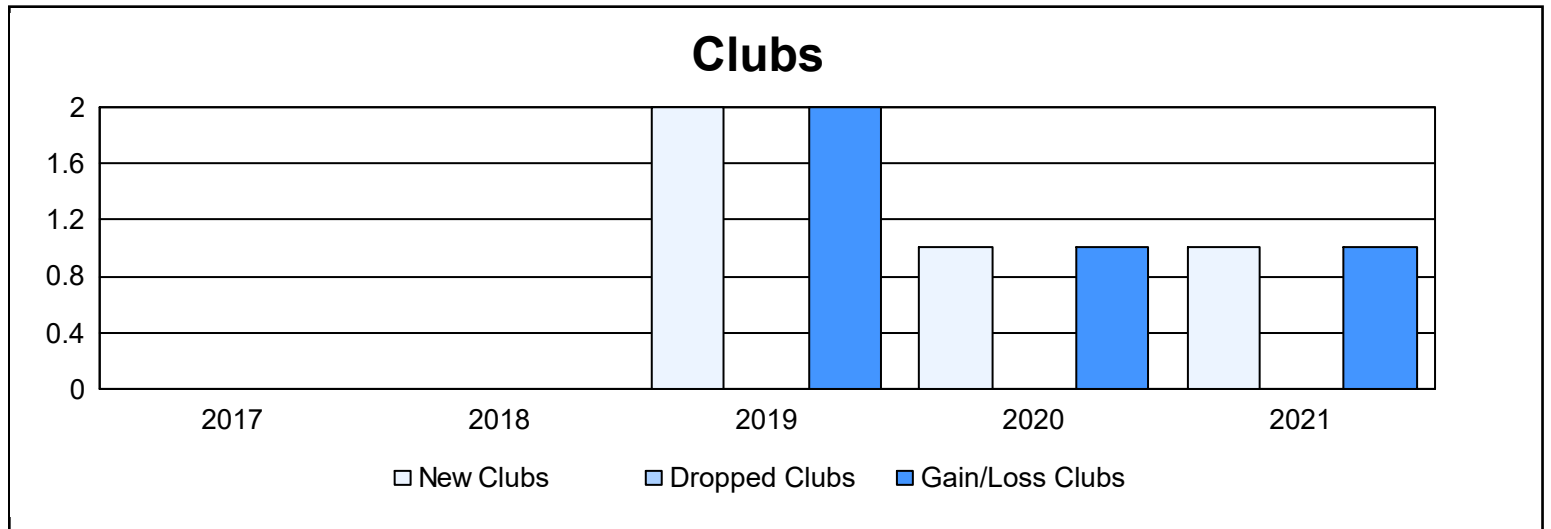

Year	New Clubs	Dropped Clubs	Gain/ Loss Clubs	New Members	Charter Members	Reinstate Members	Transfer Members	Total Member Added	Total Members Dropped	Gain/ Loss Members
2016-2017	0	0	0	120	0	0	4	124	120	4
2017-2018	0	0	0	111	0	1	0	112	112	0
2018-2019	2	0	2	120	46	1	4	171	108	63
2019-2020	1	0	1	93	31	1	3	128	134	-6
2020-2021	1	0	1	85	20	2	4	111	120	-9
<b>Average</b>	<b>1</b>	<b>0</b>	<b>1</b>	<b>106</b>	<b>19</b>	<b>1</b>	<b>3</b>	<b>129</b>	<b>119</b>	<b>10</b>

### Membership Composition June 2021 Cumulative